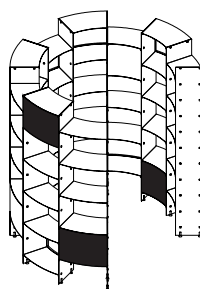

*Dedalo is the bookshelf that turns itself into an architectural space and a place for concentration. It is the reinterpretation of the iconic project "Prima" by Officine Tamborrino through a circular approach. Entirely made of steel plate, Dedalo is available in two versions, complete and semicircular. A brand new way of organizing bookshelves and conceiving spaces.*

DIMENSIONI/SIZE\_ Ø200 e Ø300 cm

MATERIALI/ MATERIALS

Lamiera d'acciaio  
Steel plate

FINITURE  
FINISHES

BASE STEEL

BASE CORTEN

BASE RAL 9010\*  
RAL 9005\*

\* SONO DISPONIBILI ULTERIORI COLORI E FINITURE