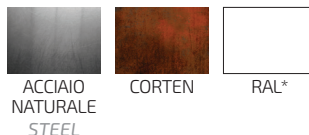

*Dedalo is the bookshelf that turns itself into an architectural space and a place for concentration. It is the reinterpretation of the iconic project "Prima" by Officine Tamborrino through a circular approach. Entirely made of steel plate, Dedalo is available in two versions, complete and semicircular. A brand new way of organizing bookshelves and conceiving spaces.*

DIMENSIONI/SIZE\_ Ø200 e Ø300 cm

MATERIALI/ MATERIALS

Lamiera d'acciaio  
Steel plate

FINITURE  
FINISHES

BASE STEEL

BASE CORTEN

BASE RAL 9010\*  
RAL 9005\*

\* SONO DISPONIBILI ULTERIORI COLORI E FINITURE