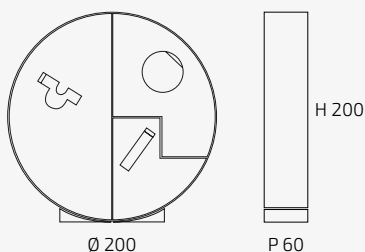

Un'imponente struttura tonda d'acciaio di 2 metri suddivisa in 3 vani organizzati con mensole a scalino. Tre ante asimmetriche determinano ulteriore movimento e una ripartizione geometrica. Sistemi di calamita invece per il bastone appendieria e per le maniglie contribuiscono a rendere l'oggetto personale e personalizzabile.

De-Siderio rappresenta la libertà concettuale e semantica di Alessandro Guerriero, la sua ricerca appassionata di creativo che osserva costellazioni sempre più sconosciute e lontane.

DE-Siderio is an icon of contemporary art exploring the world of design, a round cupboard with visionary dimensions and intuitions that revolutionize the space layout and at the same time communicate with it through a symbolic language. DE-Siderio lets the cupboard become the absolute main figure in the space, by providing it with a new aesthetical identity. It is an impressive round steel structure, two meters high, divided into three parts with step-like shelves. Three asymmetrical doors generate additional motion and a geometrical division. An entire system of magnets for the hanger tube and for the handles make this furniture item fully customizable. DE-Siderio represents Alessandro Guerriero's semantic and conceptual freedom, his passionate research as creative who explores the most unknown and far constellations.

DIMENSIONI/SIZE_ Ø200 X P60 X H200 cm

FINITURE
FINISHES

RAL

MATERIALI/ MATERIALS

lamiera in acciaio
steel plate

SRUTTURA/STRUCTURE RAL 5002
MANIGLIE/HANDLES RAL 6018+1018+3027
CUNEI/WEDGES RAL 3027

SRUTTURA/STRUCTURE RAL 9005
MANIGLIE/HANDLES RAL 1011*
CUNEI/WEDGES RAL 1011